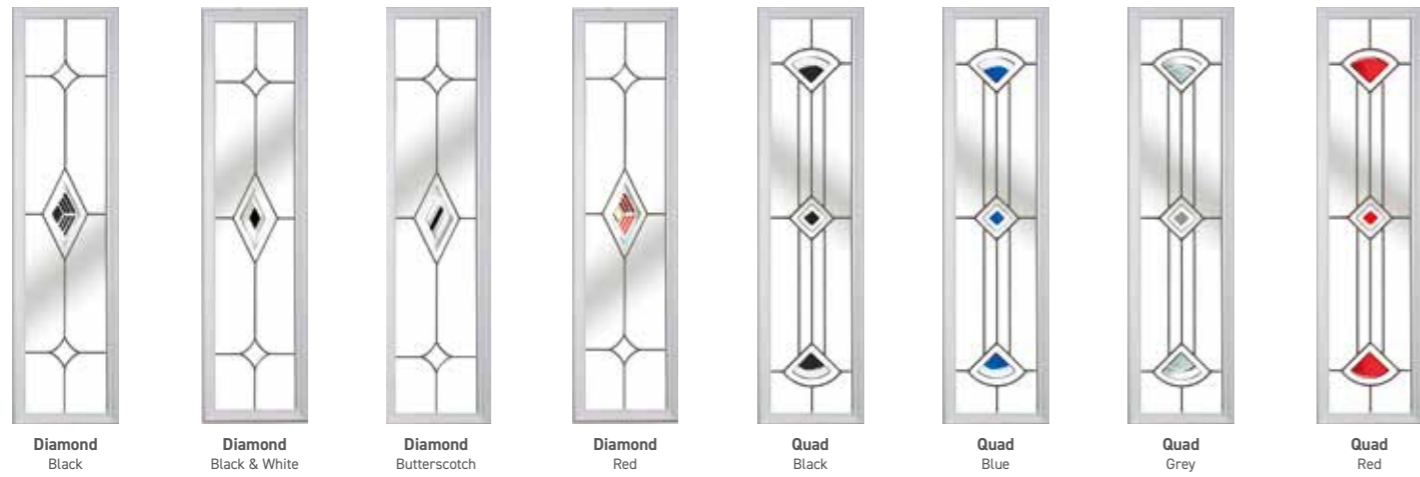

Solidor[®]
EXCLUSIVE

Artistic Glass

Inspired by classical artistic styles, such as art deco, minimalism, and the impressionist movement, The Modernist Range of glass is unique to Solidor.

Fairmont

Paramount

Wiltern

Gaumont

Tate

Fairmont

Paramount

Wiltern

Tate

Decorative Glass

Backing glass required

Trio Square Black
Trio Square Blue
Trio Square Butterscotch
Trio Square Green
Trio Square Grey
Trio Square Red
Trio Square Sea Green

Diamond Black
Diamond Black & White
Diamond Butterscotch
Diamond Red
Quad Black
Quad Blue
Quad Grey
Quad Red