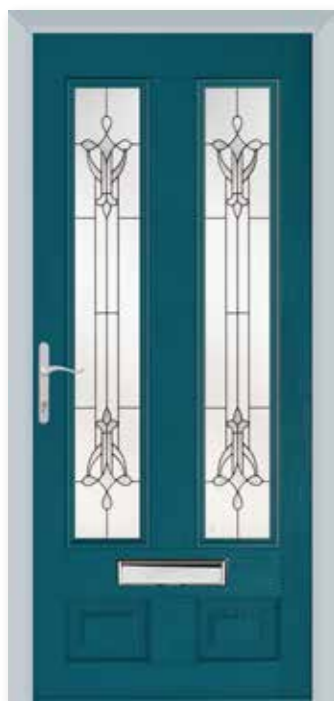

Edinburgh

Colour - Peacock Blue
Glass - Park Lane Bespoke