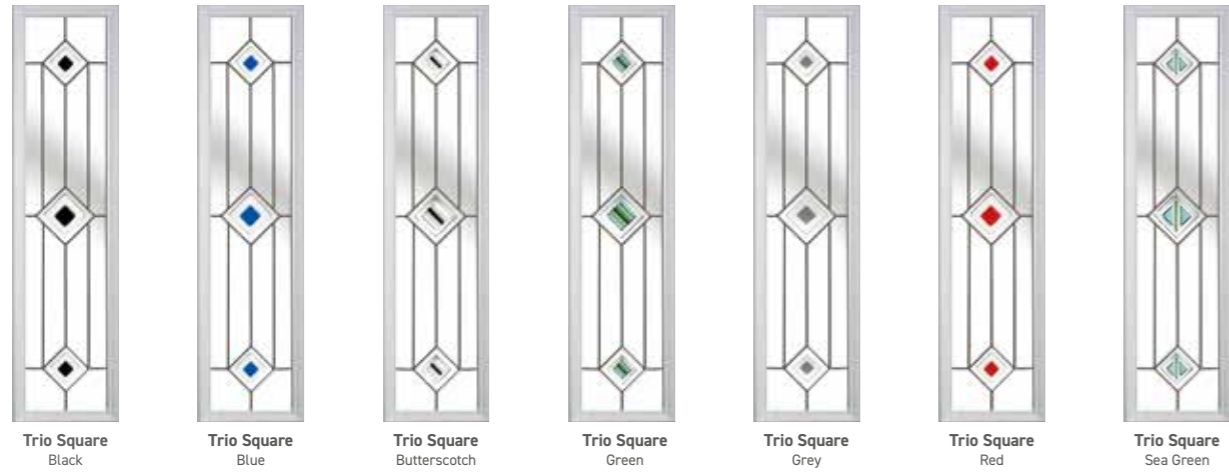

Solidor[®]
EXCLUSIVE

Artistic Glass

Inspired by classical artistic styles, such as art deco, minimalism, and the impressionist movement, The Modernist Range of glass is unique to Solidor.

Fairmont

Paramount

Wiltern

Gaumont

Tate

Fairmont

Paramount

Wiltern

Tate

Decorative Glass

Backing glass required

Trio Square Black
Trio Square Blue
Trio Square Butterscotch
Trio Square Green
Trio Square Grey
Trio Square Red
Trio Square Sea Green

Diamond Black
Diamond Black & White
Diamond Butterscotch
Diamond Red
Quad Black
Quad Blue
Quad Grey
Quad Red