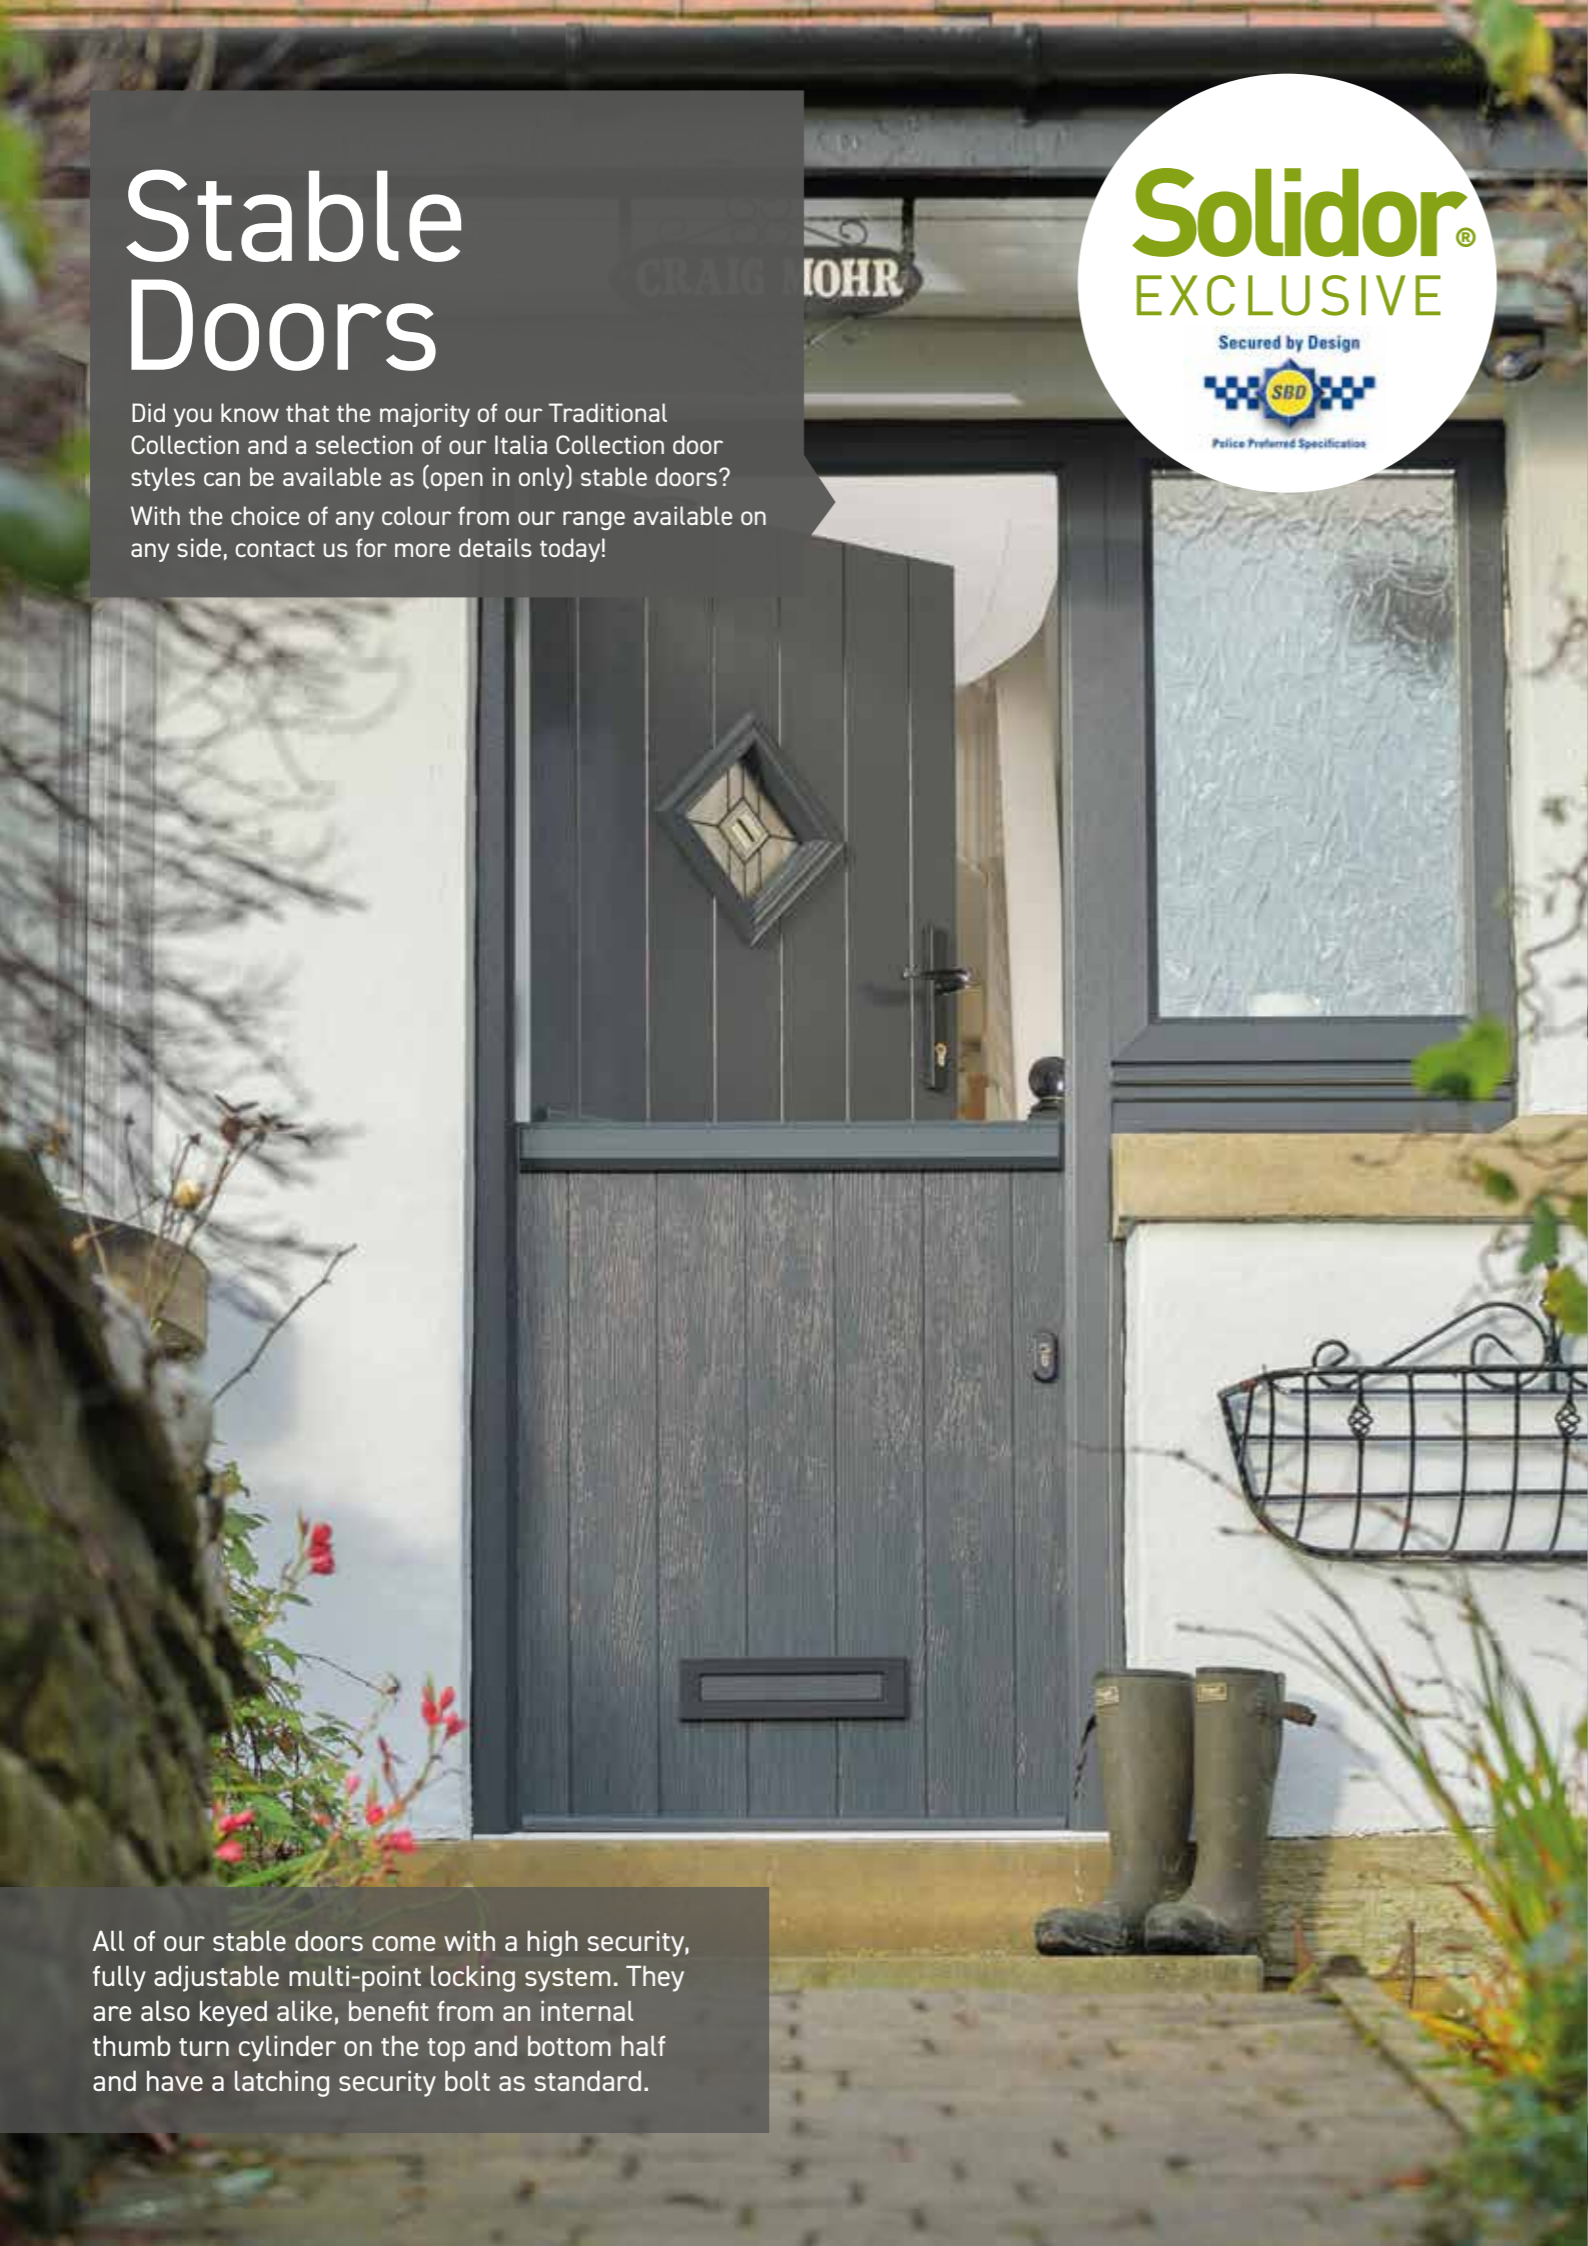

Stable Doors

Did you know that the majority of our Traditional Collection and a selection of our Italia Collection door styles can be available as (open in only) stable doors? With the choice of any colour from our range available on any side, contact us for more details today!

All of our stable doors come with a high security, fully adjustable multi-point locking system. They are also keyed alike, benefit from an internal thumb turn cylinder on the top and bottom half and have a latching security bolt as standard.