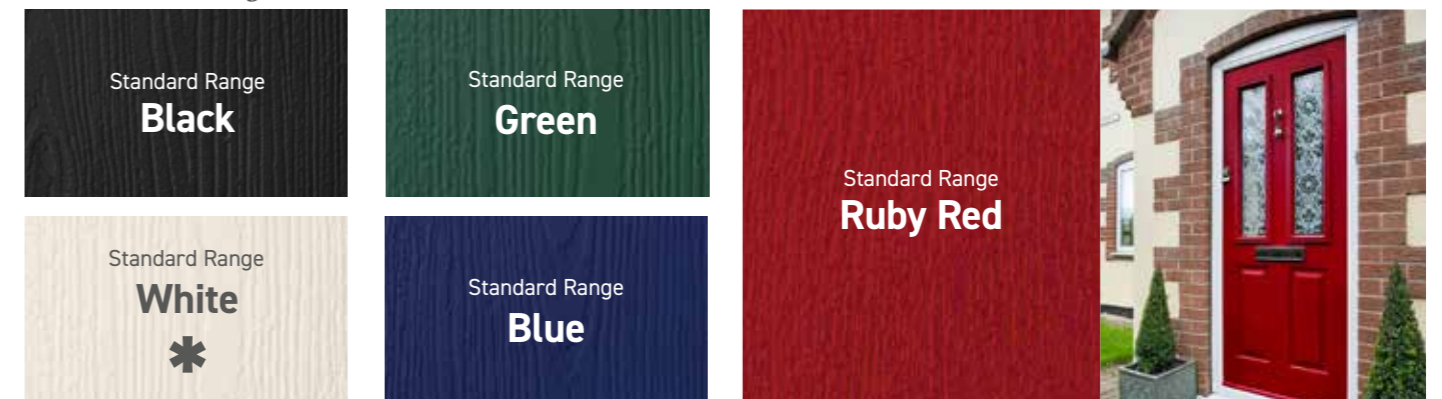

Standard Range

Please note that all RAL colours are LAB matched and a slight difference in colour can occur.
If you are matching paint to one of our doors it is advised that you ask for a colour swatch.
Due to the limitations of the lithographic printing process, colours above may not be an exact match to actual doors.