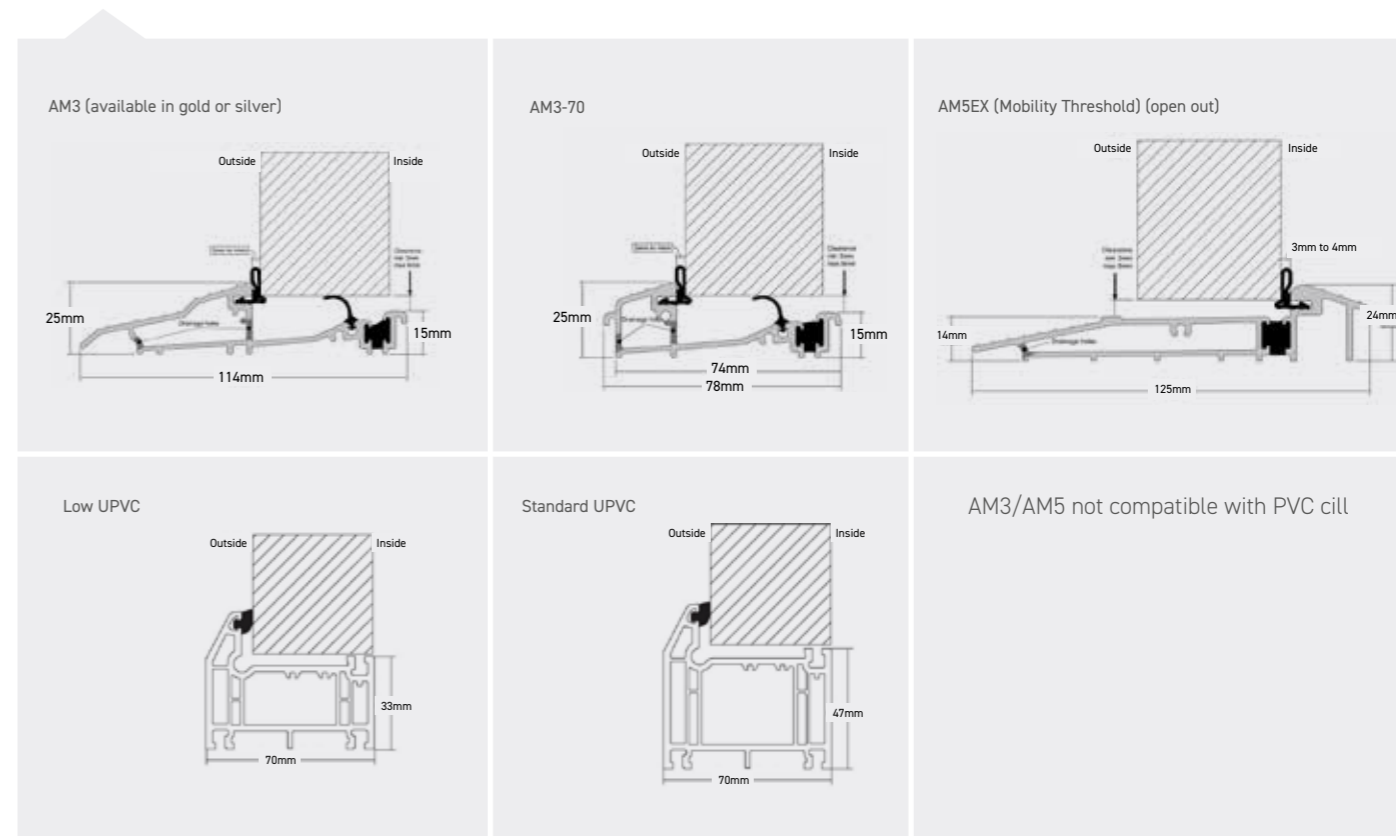

Thresholds

To allow for every circumstance we offer the largest range of door thresholds. The AM3 and AM5EX aluminium threshold are both Part 'M' compliant within the latest Building Regulations for easy access.