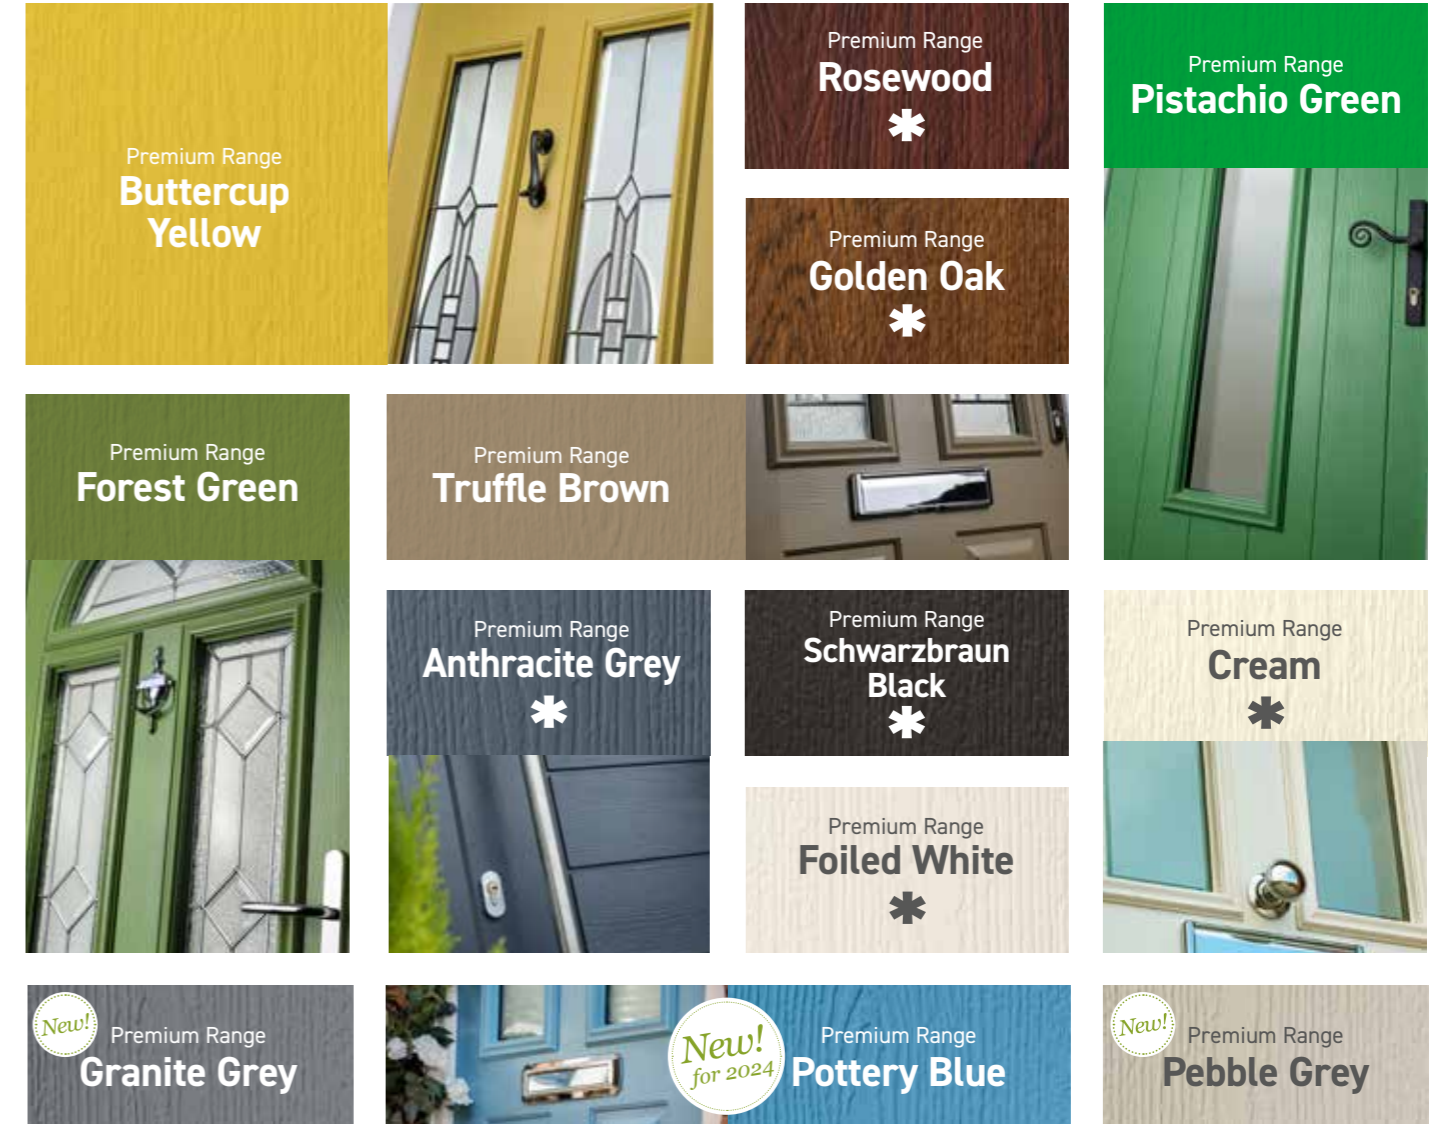

A Colourful Entrance

3 new colours added to the range for 2024

Premium Range