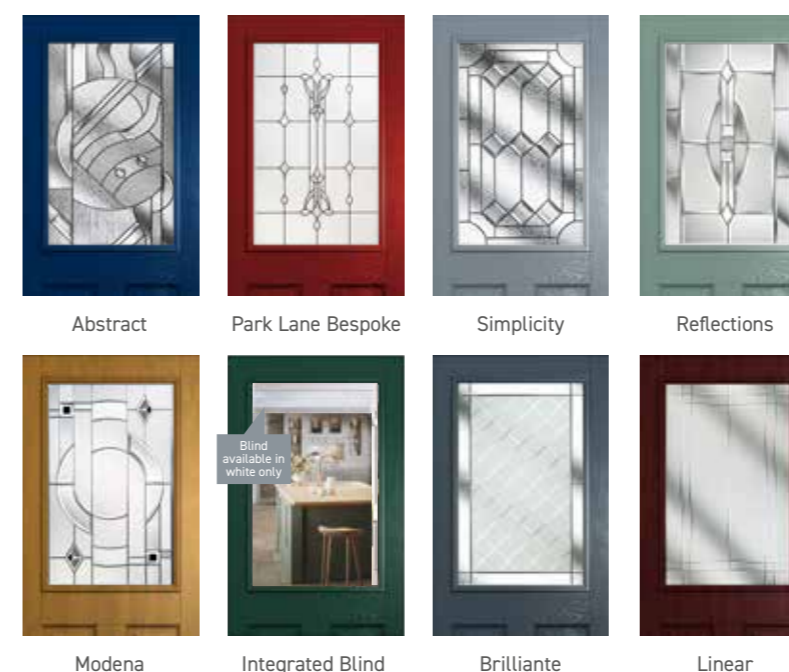

The Beeston makes a fantastic composite stable door.

Given the size of the glazed area, it's possible to create something particularly individual when combined with one of the major colours, or you can even specify an integral blind. Like all the doors in the Solidor range, there's the option of chrome, brushed, gold, black chrome, black and white door furniture. So go on, be bold in your design!

Colour - Pottery Blue
Glass - Elegance