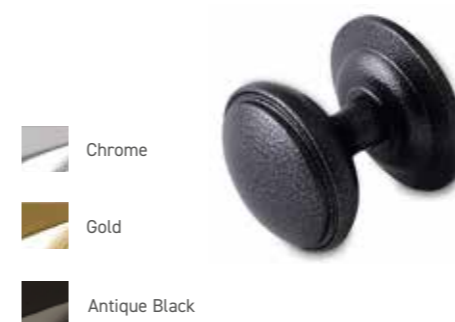

Not available on Tenby 4, Conway 3, Ludlow, Edinburgh, Harlech or Nottingham

Viewer

Letterplates

The Architectural Range

Knocker

Lever / Lever inline handle

Letterplate (Opens inwards)

The Classical Range

Bullring Knocker

Lever / Lever inline handle

Pull Knob

Letterplate (opens inwards)

Butt Hinge

-  Gold
-  White
-  Black
-  Silver

Hinges

Our new slimline, PAS 24 tested, face fixed flag hinge is sleek and modern. Available for open in doors only.