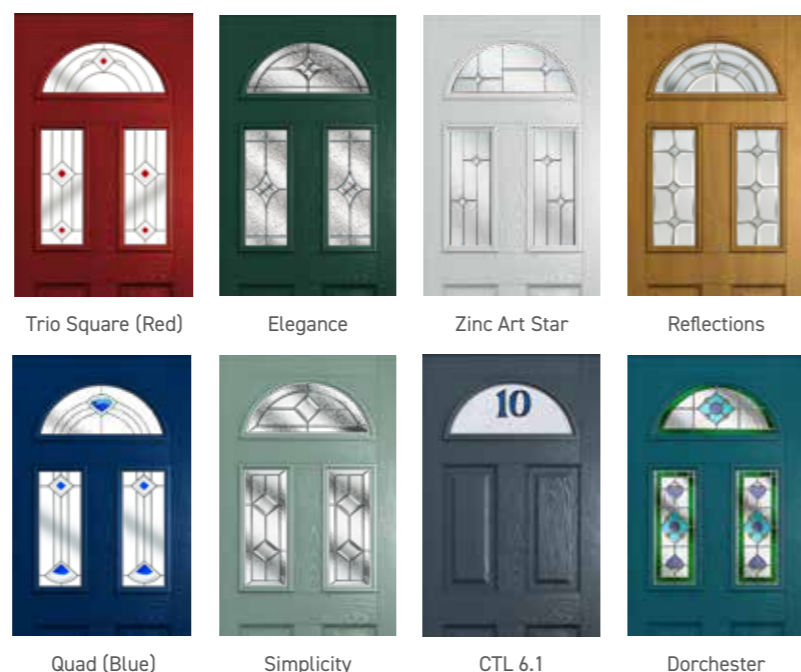

Conway

Beeston

The Conway is a highly versatile composite door solution.

This door can be designed as a completely solid door, or with just the top fanlight glazed or even with a fully glazed design to take account of the vast array of glass options. The square or quad glass options can be manufactured in grey, black and red colours for added elegance. Our advice is to also choose a bold door knocker for this design!

The Beeston makes a fantastic composite stable door.

Given the size of the glazed area, it's possible to create something particularly individual when combined with one of the major colours, or you can even specify an integral blind. Like all the doors in the Solidor range, there's the option of chrome, brushed, gold, black chrome, black and white door furniture. So go on, be bold in your design!

See the full range of glass options in our dedicated glass brochure at www.solidor.co.uk