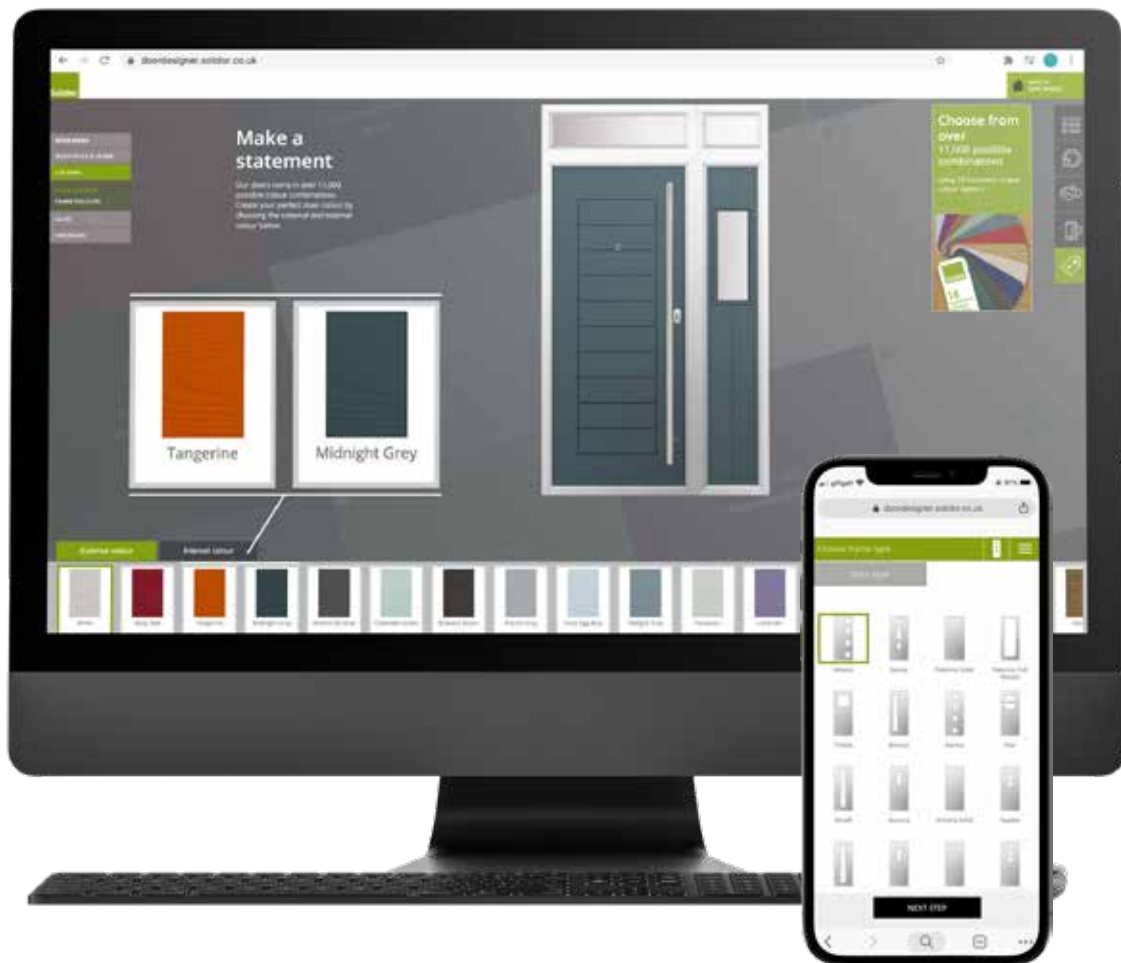

Design your dream door

Choose a door style and request a quotation from an approved installer.

To create your perfect Solidor go online

doordesigner.solidor.co.uk

Edition 23