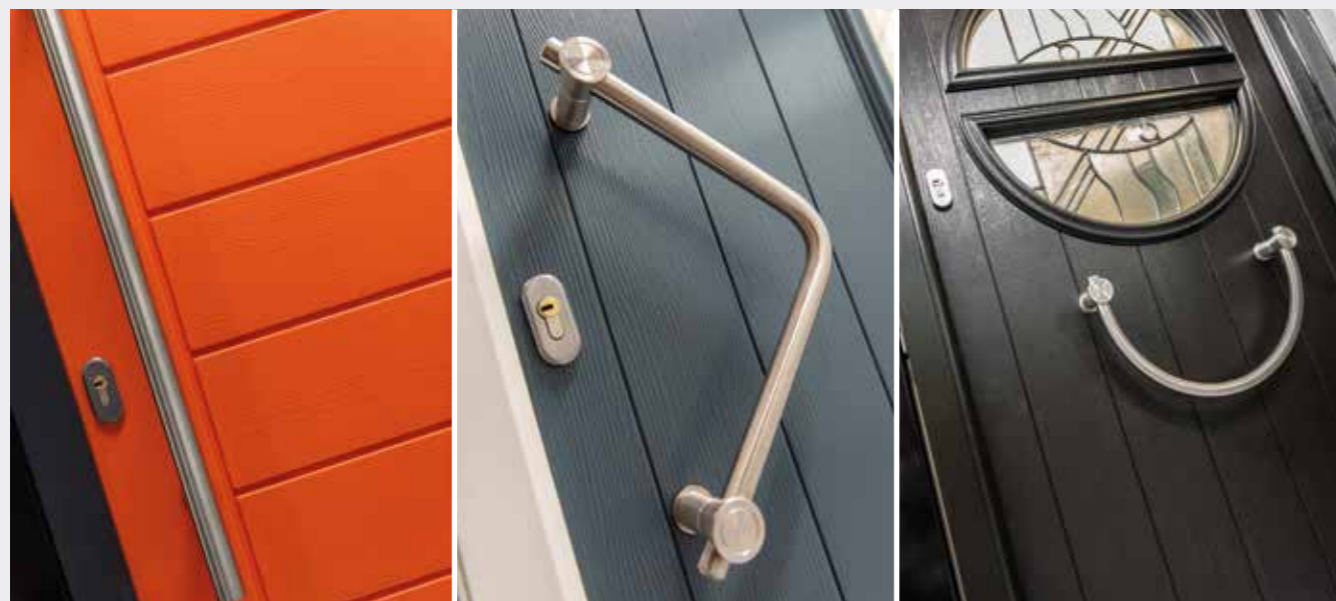

See the full range of glass options in our dedicated glass brochure at www.solidor.co.uk

Italia Accessories

Designer handle range for our key only operated and slam shut auto locks

ES3 800mm

ES24

ES23

Bar handles will be at least 110mm from the edge of the door slab.